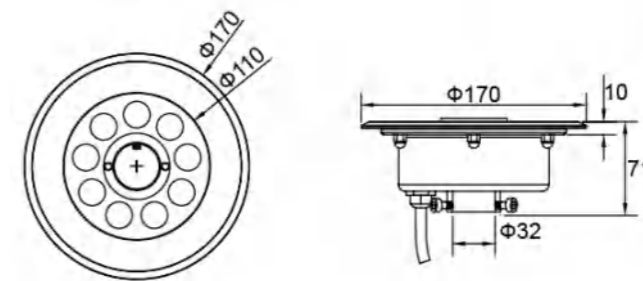

Fountain Light

Code : FS1001

Stainless Steel 304 Housing + Tempered Glass

Specification

High Power (1w/2w/3W)

Code	Vol.	Power	Color	Lumens	LED Type	Control
FS1001-H6WHT	AC12V	6W	6400K	660lm	6pcs 1W	--
FS1001-H9WHT	AC12V	9W	6400K	990lm	9pcs 1W	--
FS1001-H6WW	AC12V	6W	3000K	600lm	6pcs 1W	--
FS1001-H9WW	AC12V	9W	3000K	900lm	9pcs 1W	--
FS1001-H6RGB	AC12V	6W	RGB	330lm	6pcs 1W	ON/OFF
FS1001-H9RGB	AC12V	9W	RGB	490lm	9pcs 1W	ON/OFF