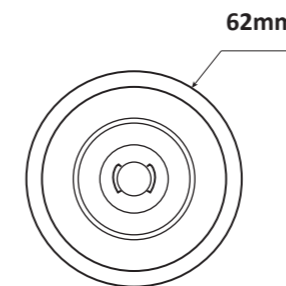

Stainless Steel Underwater Light for Landscape

Code : U1001

Stainless Steel 304 + Tempered Glass

Suit for concrete pool

Specification

 High Power (1w/2w/3W)

Code	Vol.	Power	Color	Lumens	LED Type	Control
U1001-H1WHT	AC12V	1W	6400K	110lm	1pc 1W	--
U1001-H3WHT	AC12V	3W	6400K	330lm	1pc 3W	--
U1001-H1WW	AC12V	1W	3000K	100lm	1pc 1W	--
U1001-H3WW	AC12V	3W	3000K	300lm	1pc 3W	--
U1001-H1RGB	AC12V	1W	RGB	55lm	1pc 1W	ON/OFF
U1001-H3RGB	AC12V	3W	RGB	165lm	1pc 3W	ON/OFF