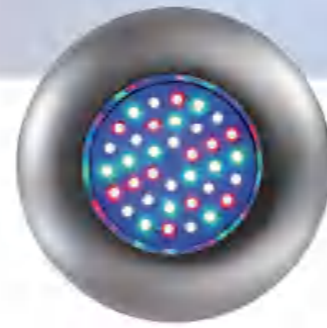

MINI POOL LIGHT

for SPA or Pool Step

Code : M1001

ABS + PC cover

3000K

6400K

RGB

Code : M2001

Stainless Steel + Tempered Glass cover

3000K

6400K

RGB

SS304 & SS316L

are available supplied

Suit for concrete / liner / fiberglass / stainless steel pool

Specification

Stainless Steel Underwater Light for Landscape

Code : U1001

Stainless Steel 304 + Tempered Glass

Suit for concrete pool

Specification

 High Power (1w/2w/3W)

Code	Vol.	Power	Color	Lumens	LED Type	Control
U1001-H1WHT	AC12V	1W	6400K	110lm	1pc 1W	--
U1001-H3WHT	AC12V	3W	6400K	330lm	1pc 3W	--
U1001-H1WW	AC12V	1W	3000K	100lm	1pc 1W	--
U1001-H3WW	AC12V	3W	3000K	300lm	1pc 3W	--
U1001-H1RGB	AC12V	1W	RGB	55lm	1pc 1W	ON/OFF
U1001-H3RGB	AC12V	3W	RGB	165lm	1pc 3W	ON/OFF