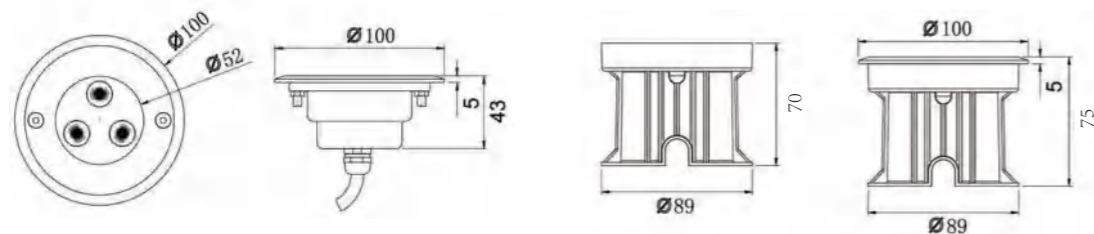

Code : U1002

Stainless Steel 304 + Tempered Glass

Suit for concrete pool

Specification

High Power (1w/2w/3W)

Code	Vol.	Power	Color	Lumens	LED Type	Control
U1002-H3WHT	AC12V	3W	6400K	330lm	3pcs 1W	--
U1002-H5WHT	AC12V	5W	6400K	550lm	3pcs 2W	--
U1002-H3WW	AC12V	3W	3000K	300lm	3pcs 1W	--
U1002-H5WW	AC12V	5W	3000K	500lm	3pcs 2W	--
U1002-H3RGB	AC12V	3W	RGB	160lm	3pcs 1W	ON/OFF
U1002-H5RGB	AC12V	5W	RGB	280lm	3pcs 2W	ON/OFF