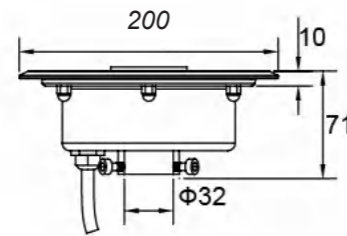

Code : FS1002

Stainless Steel 304 Housing + Tempered Glass

Styles and sizes can be customized.

Specification

High Power (1w/2w/3W)

Code	Vol.	Power	Color	Lumens	LED Type	Control
FS1002-H6WHT	AC12V	6W	6400K	660lm	6pcs 1W	--
FS1002-H9WHT	AC12V	9W	6400K	990lm	9pcs 1W	--
FS1002-H6WW	AC12V	6W	3000K	600lm	6pcs 1W	--
FS1002-H9WW	AC12V	9W	3000K	900lm	9pcs 1W	--
FS1002-H6RGB	AC12V	6W	RGB	330lm	6pcs 1W	ON/OFF
FS1002-H9RGB	AC12V	9W	RGB	490lm	9pcs 1W	ON/OFF