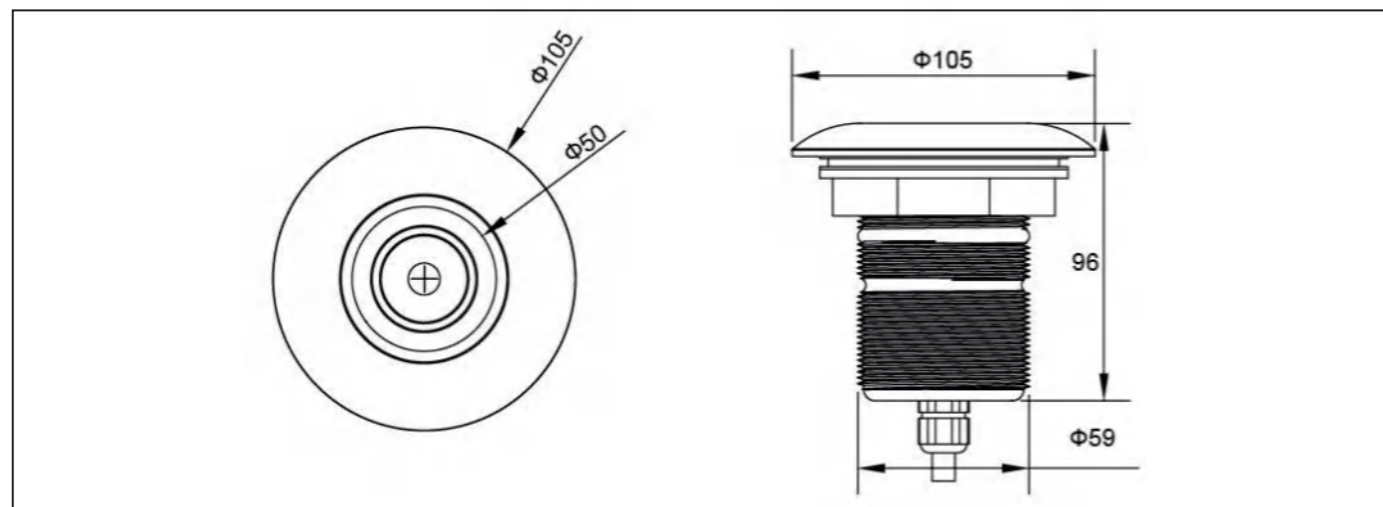

3000K

6400K

RGB