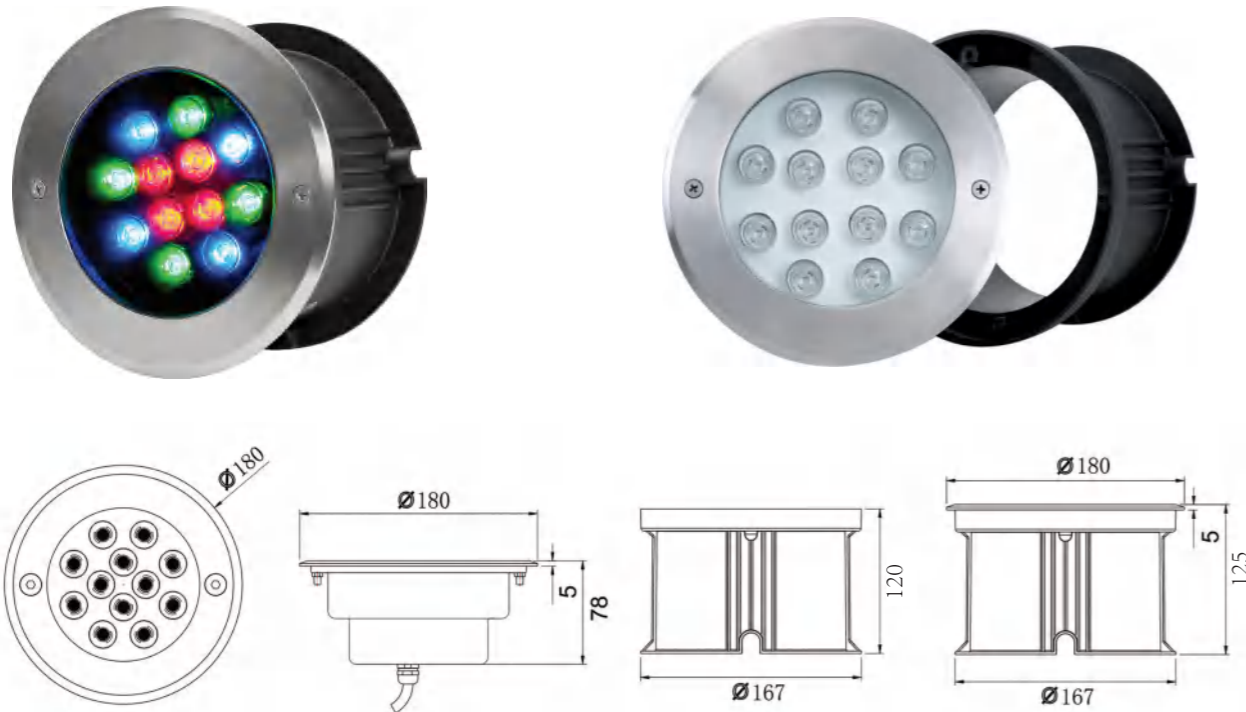

Stainless Steel Underwater Light for Landscape

Code : U1001

Stainless Steel 304 + Tempered Glass

Suit for concrete pool

Specification

 High Power (1w/2w/3W)

Code	Vol.	Power	Color	Lumens	LED Type	Control
U1001-H1WHT	AC12V	1W	6400K	110lm	1pc 1W	--
U1001-H3WHT	AC12V	3W	6400K	330lm	1pc 3W	--
U1001-H1WW	AC12V	1W	3000K	100lm	1pc 1W	--
U1001-H3WW	AC12V	3W	3000K	300lm	1pc 3W	--
U1001-H1RGB	AC12V	1W	RGB	55lm	1pc 1W	ON/OFF
U1001-H3RGB	AC12V	3W	RGB	165lm	1pc 3W	ON/OFF

Code : U1002

Stainless Steel 304 + Tempered Glass

Suit for concrete pool

Specification

High Power (1w/2w/3W)

Code	Vol.	Power	Color	Lumens	LED Type	Control
U1002-H3WHT	AC12V	3W	6400K	330lm	3pcs 1W	--
U1002-H5WHT	AC12V	5W	6400K	550lm	3pcs 2W	--
U1002-H3WW	AC12V	3W	3000K	300lm	3pcs 1W	--
U1002-H5WW	AC12V	5W	3000K	500lm	3pcs 2W	--
U1002-H3RGB	AC12V	3W	RGB	160lm	3pcs 1W	ON/OFF
U1002-H5RGB	AC12V	5W	RGB	280lm	3pcs 2W	ON/OFF

Code : U1003

Stainless Steel 304 + Tempered Glass

Suit for concrete pool

Specification

High Power (1w/2w/3W)

Code	Vol.	Power	Color	Lumens	LED Type	Control
U1003-H6WHT	AC12V	6W	6400K	660lm	6pcs 1W	--
U1003-H9WHT	AC12V	9W	6400K	990lm	6pcs 2W	--
U1003-H6WW	AC12V	6W	3000K	600lm	6pcs 1W	--
U1003-H9WW	AC12V	9W	3000K	900lm	6pcs 2W	--
U1003-H6RGB	AC12V	6W	RGB	330lm	6pcs 1W	ON/OFF
U1003-H9RGB	AC12V	9W	RGB	490lm	6pcs 2W	ON/OFF

Code : U1004

Stainless Steel 304 + Tempered Glass

Suit for concrete pool

Specification

High Power (1w/2w/3W)

Code	Vol.	Power	Color	Lumens	LED Type	Control
U1004-H12WHT	AC12V	12W	6400K	1320lm	12pcs 1W	--
U1004-H18WHT	AC12V	18W	6400K	1980lm	12pcs 2W	--
U1004-H12WW	AC12V	12W	3000K	1200lm	12pcs 1W	--
U1004-H18WW	AC12V	18W	3000K	1800lm	12pcs 2W	--
U1004-H12RGB	AC12V	12W	RGB	660lm	12pcs 1W	ON/OFF
U1004-H18RGB	AC12V	18W	RGB	990lm	12pcs 2W	ON/OFF