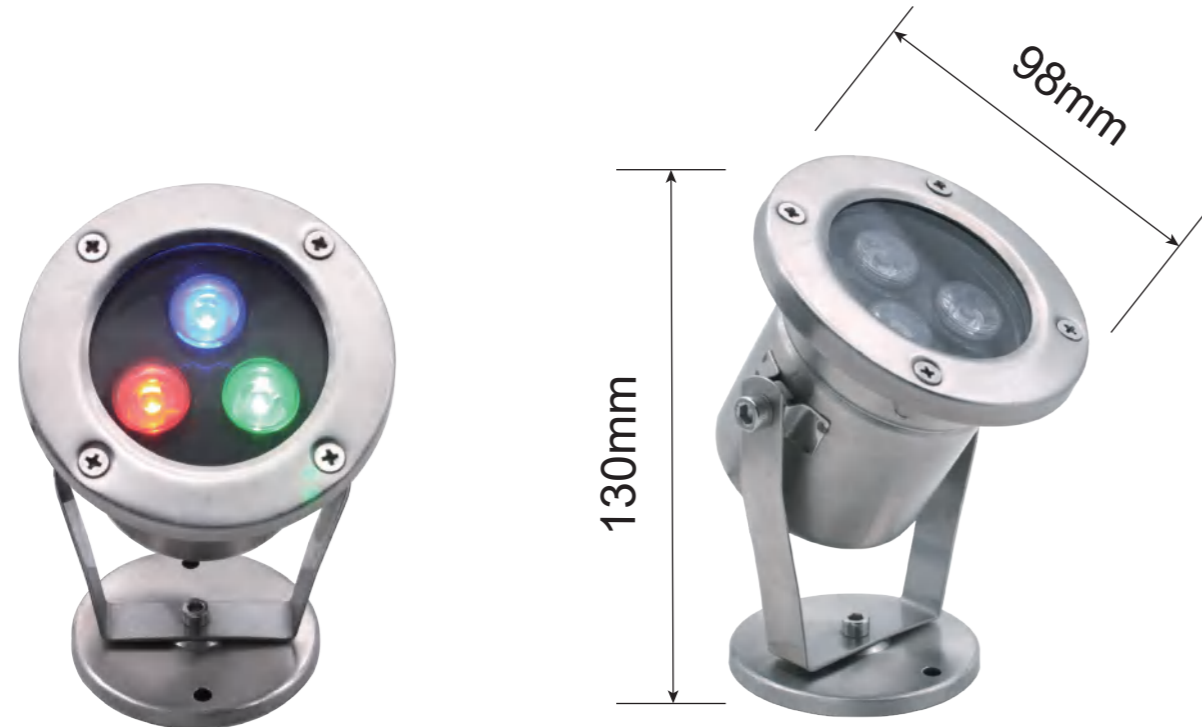

Stainless Steel Underwater Light for Landscape

Code : U1001

Stainless Steel 304 + Tempered Glass

Suit for concrete pool

Specification

 High Power (1w/2w/3W)

Code	Vol.	Power	Color	Lumens	LED Type	Control
U1001-H1WHT	AC12V	1W	6400K	110lm	1pc 1W	--
U1001-H3WHT	AC12V	3W	6400K	330lm	1pc 3W	--
U1001-H1WW	AC12V	1W	3000K	100lm	1pc 1W	--
U1001-H3WW	AC12V	3W	3000K	300lm	1pc 3W	--
U1001-H1RGB	AC12V	1W	RGB	55lm	1pc 1W	ON/OFF
U1001-H3RGB	AC12V	3W	RGB	165lm	1pc 3W	ON/OFF

Code : U1004

Stainless Steel 304 + Tempered Glass

Suit for concrete pool

Specification

High Power (1w/2w/3W)

Code	Vol.	Power	Color	Lumens	LED Type	Control
U1004-H12WHT	AC12V	12W	6400K	1320lm	12pcs 1W	--
U1004-H18WHT	AC12V	18W	6400K	1980lm	12pcs 2W	--
U1004-H12WW	AC12V	12W	3000K	1200lm	12pcs 1W	--
U1004-H18WW	AC12V	18W	3000K	1800lm	12pcs 2W	--
U1004-H12RGB	AC12V	12W	RGB	660lm	12pcs 1W	ON/OFF
U1004-H18RGB	AC12V	18W	RGB	990lm	12pcs 2W	ON/OFF

Code : U2001

Stainless Steel 304 casted Housing + Tempered Glass

Adjustable Angle

Specification

High Power (1w/2w/3W)

Code	Vol.	Power	Color	Lumens	LED Type	Control
U2001-H3WHT	AC12V	3W	6400K	330lm	3pcs 1W	--
U2001-H5WHT	AC12V	5W	6400K	550lm	3pcs 2W	--
U2001-H3WW	AC12V	3W	3000K	300lm	3pcs 1W	--
U2001-H5WW	AC12V	5W	3000K	500lm	3pcs 2W	--
U2001-H3RGB	AC12V	3W	RGB	160lm	3pcs 1W	ON/OFF
U2001-H5RGB	AC12V	5W	RGB	280lm	3pcs 2W	ON/OFF

Code : U2002

Stainless Steel 304 stretched Housing + Tempered Glass

Adjustable Angle

Specification

High Power (1w/2w/3W)

Code	Vol.	Power	Color	Lumens	LED Type	Control
U2002-H3WHT	AC12V	3W	6400K	330lm	3pcs 1W	--
U2002-H5WHT	AC12V	5W	6400K	550lm	3pcs 2W	--
U2002-H3WW	AC12V	3W	3000K	300lm	3pcs 1W	--
U2002-H5WW	AC12V	5W	3000K	500lm	3pcs 2W	--
U2002-H3RGB	AC12V	3W	RGB	160lm	3pcs 1W	ON/OFF
U2002-H5RGB	AC12V	5W	RGB	280lm	3pcs 2W	ON/OFF