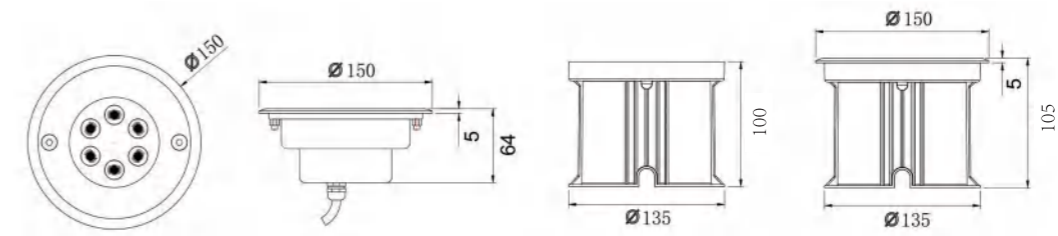

Code : U1003

Stainless Steel 304 + Tempered Glass

Suit for concrete pool

Specification

High Power (1w/2w/3W)

Code	Vol.	Power	Color	Lumens	LED Type	Control
U1003-H6WHT	AC12V	6W	6400K	660lm	6pcs 1W	--
U1003-H9WHT	AC12V	9W	6400K	990lm	6pcs 2W	--
U1003-H6WW	AC12V	6W	3000K	600lm	6pcs 1W	--
U1003-H9WW	AC12V	9W	3000K	900lm	6pcs 2W	--
U1003-H6RGB	AC12V	6W	RGB	330lm	6pcs 1W	ON/OFF
U1003-H9RGB	AC12V	9W	RGB	490lm	6pcs 2W	ON/OFF