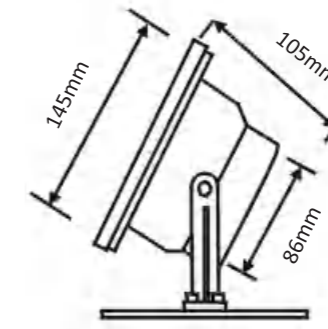

Code : U2003 / U2004

Stainless Steel 304 Housing + Tempered Glass

U2003 Housing
Casting Support

U2004 Housing
Tensile Support

Specification

High Power (1w/2w/3W)

Code	Vol.	Power	Color	Lumens	LED Type	Control
U2003(4)-H6WHT	AC12V	6W	6400K	660lm	6pcs 1W	--
U2003(4)-H9WHT	AC12V	9W	6400K	990lm	6pcs 2W	--
U2003(4)-H6WW	AC12V	6W	3000K	600lm	6pcs 1W	--
U2003(4)-H9WW	AC12V	9W	3000K	900lm	6pcs 2W	--
U2003(4)-H6RGB	AC12V	6W	RGB	330lm	6pcs 1W	ON/OFF
U2003(4)-H9RGB	AC12V	9W	RGB	490lm	6pcs 2W	ON/OFF