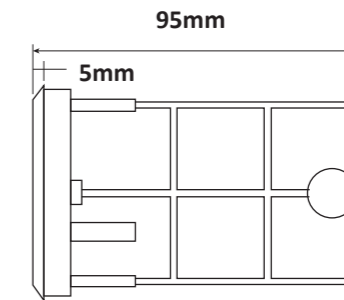

Stainless Steel Underwater Light for Landscape

Code : U1001

Stainless Steel 304 + Tempered Glass

Suit for concrete pool

Specification

High Power (1w/2w/3W)

Code	Vol.	Power	Color	Lumens	LED Type	Control
U1001-H1WHT	AC12V	1W	6400K	110lm	1pc 1W	--
U1001-H3WHT	AC12V	3W	6400K	330lm	1pc 3W	--
U1001-H1WW	AC12V	1W	3000K	100lm	1pc 1W	--
U1001-H3WW	AC12V	3W	3000K	300lm	1pc 3W	--
U1001-H1RGB	AC12V	1W	RGB	55lm	1pc 1W	ON/OFF
U1001-H3RGB	AC12V	3W	RGB	165lm	1pc 3W	ON/OFF