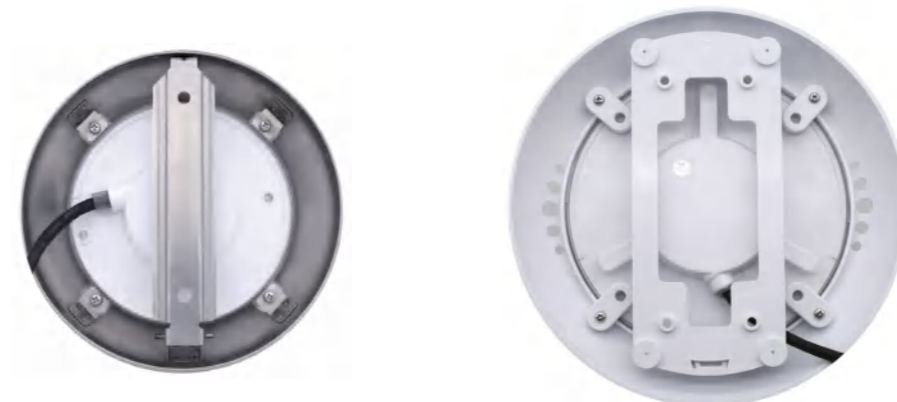

MAXILLUM BRACKETS

BRT001	BRT002	BRT004	BRT005
Concrete Pool	Liner Pool Fiberglass Pool Stainless Steel Pool	Concrete+Liner Pool	Concrete Pool
W1001, W2001, W2002, W2003	W1001, W2001, W2002, W2003	W2001, W2002, W2003	W4005
BRT006	BRT007	BRT008	BRT009
Concrete Pool	Liner Pool Fiberglass Pool Stainless Steel Pool	Concrete Pool	Concrete Pool
W2005	W2005	W4002	W4004